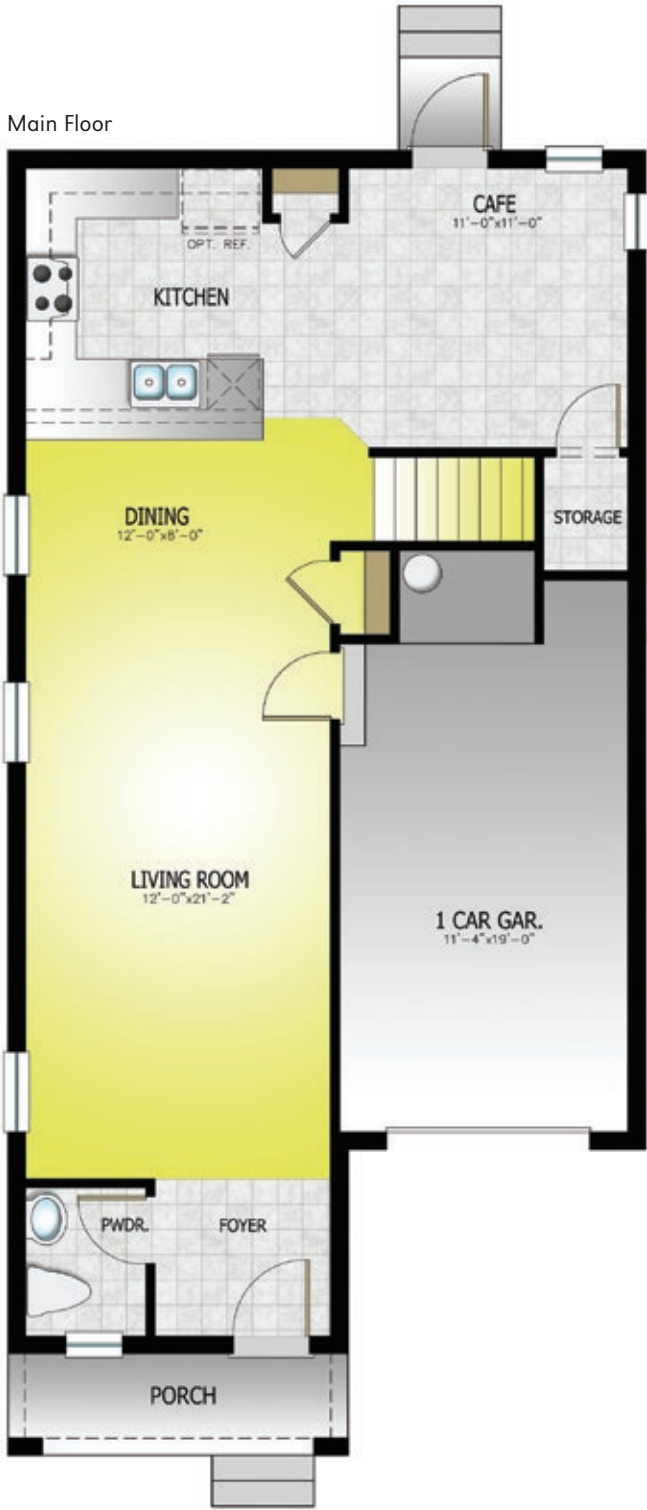

URBAN
360°
by DOMAIN HOMES

CARLTON HOME PLAN

Elevation A

Elevation B

1,698 Square Feet

813-605-1007 | MyUrban360.com

CRC1326613

Drawings are for illustrative purposes only and may vary in precise detail from the actual plans and specifications. See agent for details. 03-24-20

CARLTON FLOOR PLAN

Main Floor

Upper Floor

1,698 Square Feet

813-605-1007 | MyUrban360.com

CRC1326613

Drawings are for illustrative purposes only and may vary in precise detail from the actual plans and specifications. See agent for details. 03-24-20