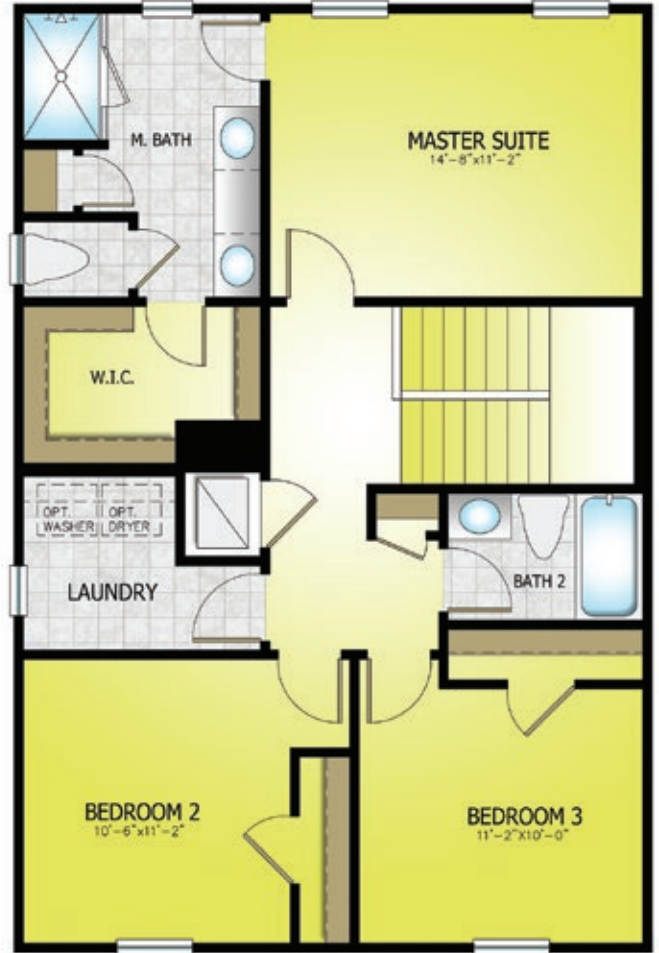

URBAN
360°
by DOMAIN HOMES

CARLTON HOME PLAN

Elevation A

Elevation B

1,698 Square Feet

813-605-1007 | MyUrban360.com

CRC1326613

Drawings are for illustrative purposes only and may vary in precise detail from the actual plans and specifications. See agent for details. 03-24-20

CARLTON FLOOR PLAN

Main Floor

Upper Floor

1,698 Square Feet

813-605-1007 | MyUrban360.com

CRC1326613

Drawings are for illustrative purposes only and may vary in precise detail from the actual plans and specifications. See agent for details. 03-24-20