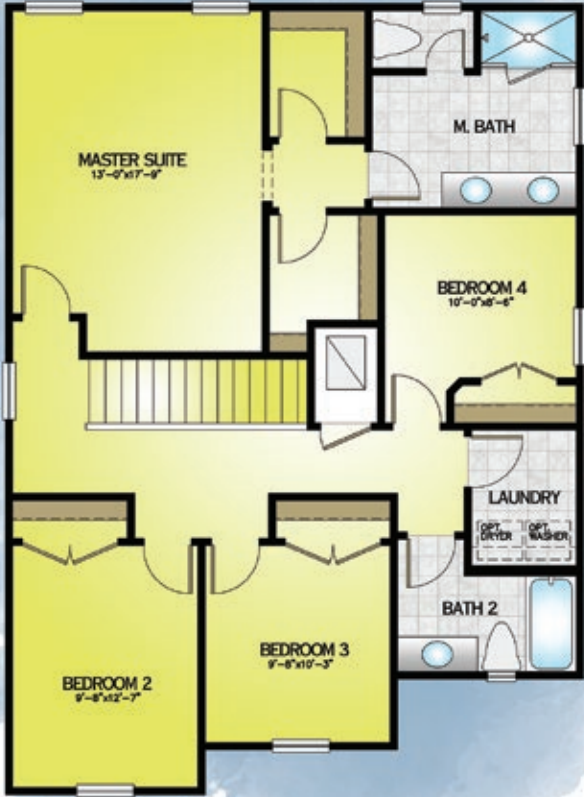

URBAN

360°
by DOMAIN HOMES

PIERCE HOME PLAN

Elevation A

Elevation B

1,836 Square Feet

813-605-1007 | MyUrban360.com

CRC1326613

Drawings are for illustrative purposes only and may vary in precise detail from the actual plans and specifications. See agent for details. 04-02-20

PIERCE FLOOR PLAN

Main Floor

Upper Floor

1,836 Square Feet