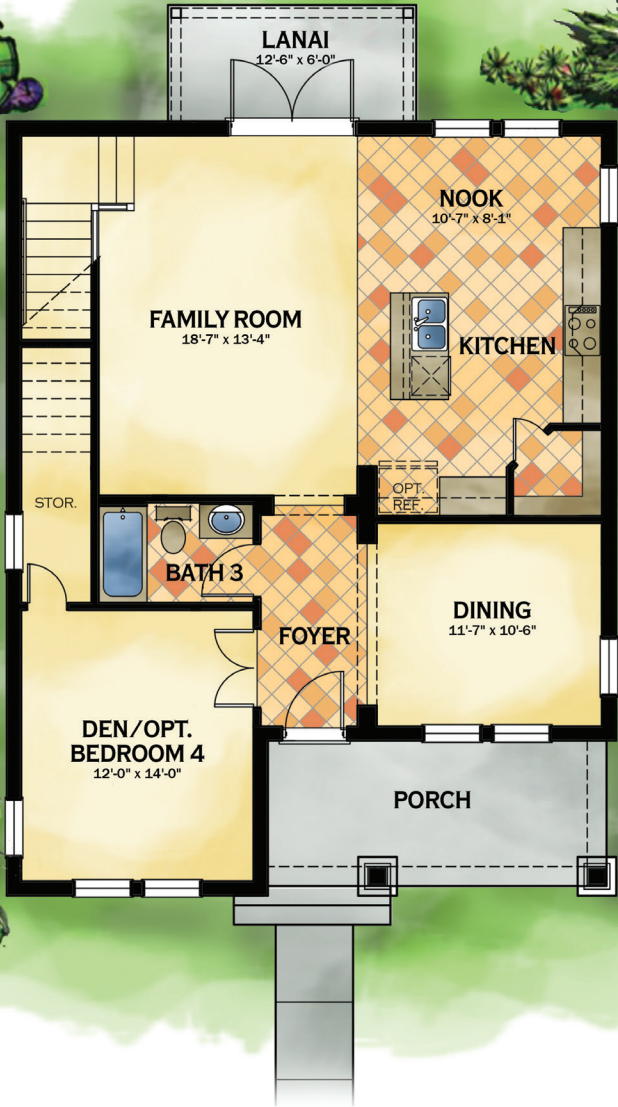

DOMAIN HOMES

· Building value from the ground up ·

THE ROOSEVELT

2177 Square Feet

CRCI326613

Drawings are for illustrative purposes only and may vary in precise detail from the actual plans and specifications. Some features shown are upgrades to the standards offered and may add additional charges. See agent for details. 05-18-21

DomainHomes.com

Home Mortgage

THE ROOSEVELT FLOOR PLAN

2177 Square Feet

Main Level

Upper Level