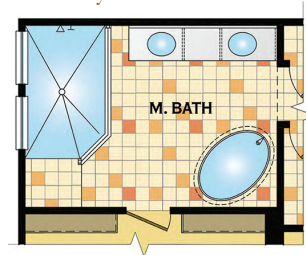

DOMAIN HOMES

· Building value from the ground up ·

THE PALMERI

2857 Square Feet

ELEVATION B

ELEVATION C

ELEVATION D

ELEVATION E

DomainHomes.com

Home Mortgage

THE PALMERI FLOOR PLAN

2857 Square Feet

Main Level

Upper Level

Optional Master Bath Layout

*Master Bedroom Tray Ceiling is unavailable in the E elevation of the Palmeri