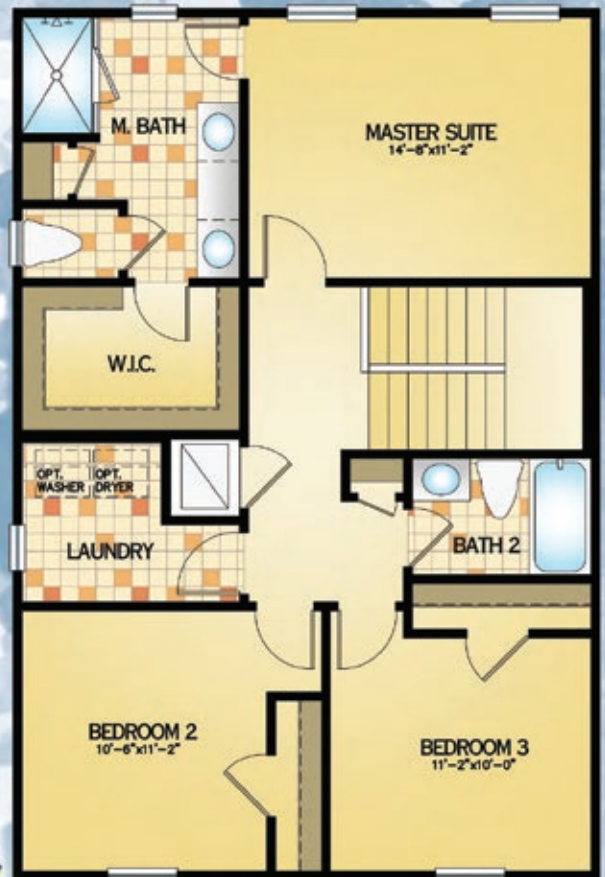

DOMAIN HOMES

· Building value from the ground up ·

THE CARDINAL

1698 Square Feet

ELEVATION A

ELEVATION B

ELEVATION C

CRCI326613

Drawings are for illustrative purposes only and may vary in precise detail from the actual plans and specifications. See agent for details. 12-02-19

DomainHomes.com Home Mortgage

THE CARDINAL FLOOR PLAN

1698 Square Feet

Main Level

Upper Level

CRCI326613

 Drawings are for illustrative purposes only and may vary in precise detail from the actual plans and specifications. See agent for details. 12-02-19

DomainHomes.com Home Mortgage