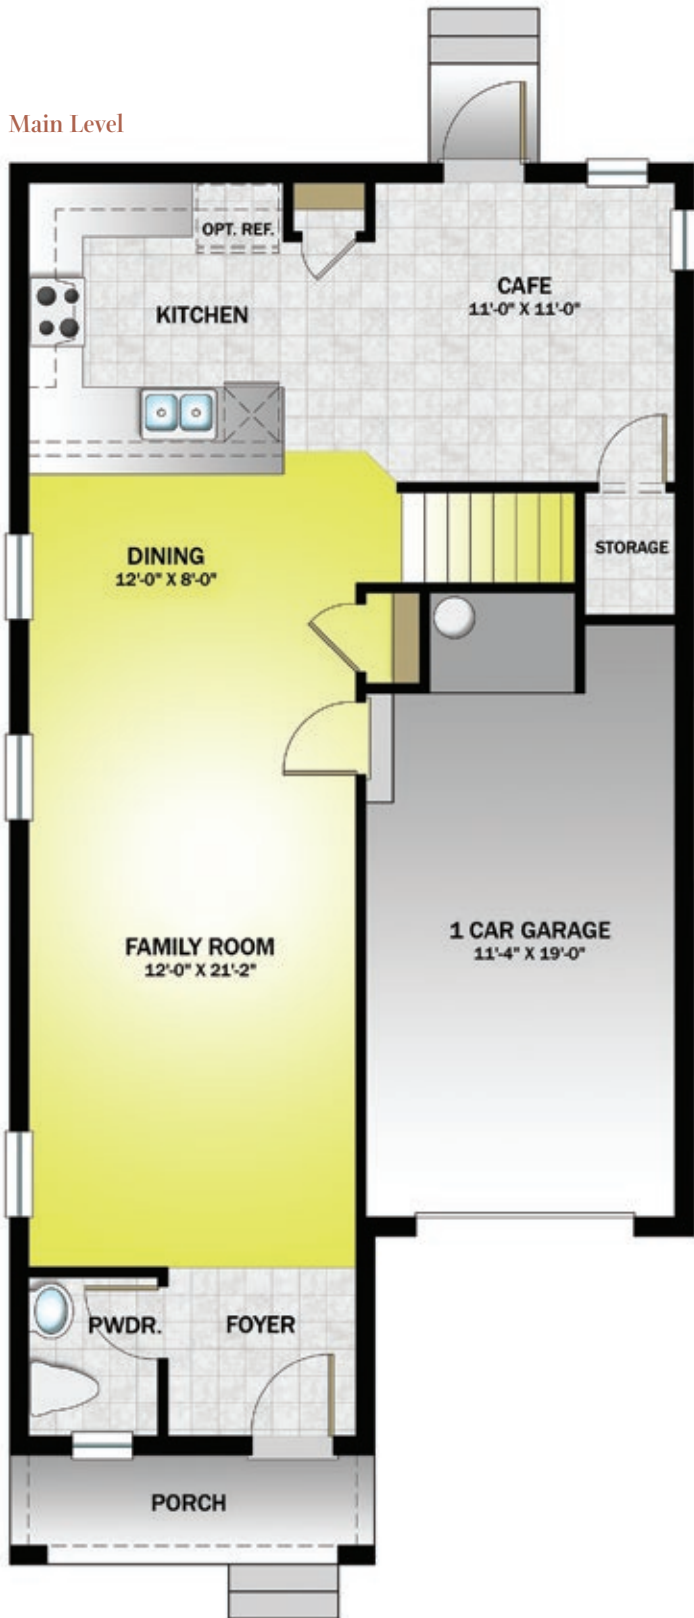

DOMAIN HOMES

· Building value from the ground up ·

THE CARLTON

1698 Square Feet

ELEVATION A

ELEVATION B

CRCI326613

Drawings are for illustrative purposes only and may vary in precise detail from the actual plans and specifications. See agent for details. 02-28-21

813-544-4754 · DomainHomes.com Home Mortgage

THE CARLTON FLOOR PLAN

1698 Square Feet

Main Level

Upper Level