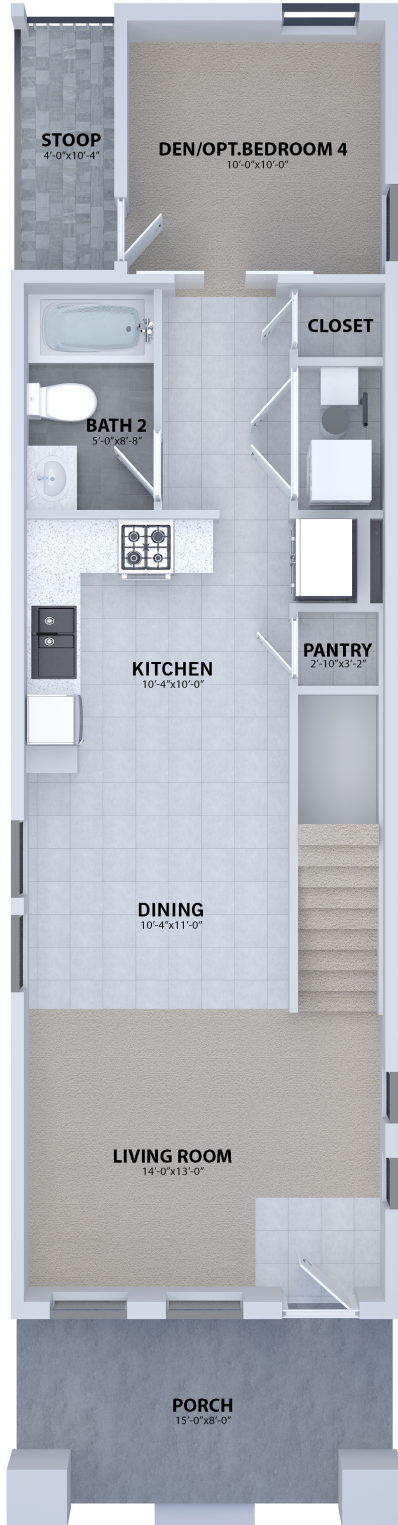

DOMAIN HOMES

· Building value from the ground up ·

THE PIPIT

1452 Square Feet

ELEVATION A

ELEVATION C

CRCI326613

Drawings are for illustrative purposes only and may vary in precise detail from the actual plans and specifications. Some features shown are upgrades to the standards offered and may add additional charges. See agent for details. 05-11-22

TRUIST

THE PIPT FLOOR PLAN

1452 Square Feet

Main Level

Upper Level